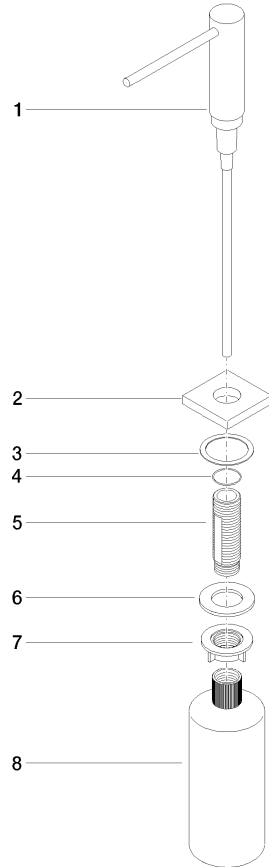

Dispenser with rosette - Chrome

LOT

82 439 970

- 124mm projection
- 500 ml bottle
- can be filled from the top
- rotating pump head
- height 124 mm
- hole diameter 25 mm
- individual rosette 55 x 55 mm

Fits LOT

	Chrome	82 439 970-00
	Brushed Platinum	82 439 970-06
	Platinum	82 439 970-08
	Durabrace (23kt Gold)	82 439 970-09
	Dark Chrome	82 439 970-19
	Brushed Durabrace (23kt Gold)	82 439 970-28
	Brushed Champagne (22kt Gold)	82 439 970-46
	Champagne (22kt Gold)	82 439 970-47
	Brushed Chrome	82 439 970-93
	Brushed Dark Platinum	82 439 970-99

Dispenser with rosette - Chrome

LOT

82 439 970

mm [inches]

82 439 970

Parts for other finishes can be found here: [Brushed](#) [Platinum](#)

Spare parts list

No.	Item Number	Name	Quantity used	Delivery time
1	90 10 10 538 00-00	dispenser	1	10
2	08 27 97 505-00	rosette	1	10
3	08 10 10 624 90	disc	1	2
4	09 14 10 151 90	seal	1	2
5	08 10 10 527 90	holder	1	2
6	09 14 05 014 90	seal	1	2
7	08 10 10 517 90	nut	1	2
8	90 10 10 603 00 90	container	1	2